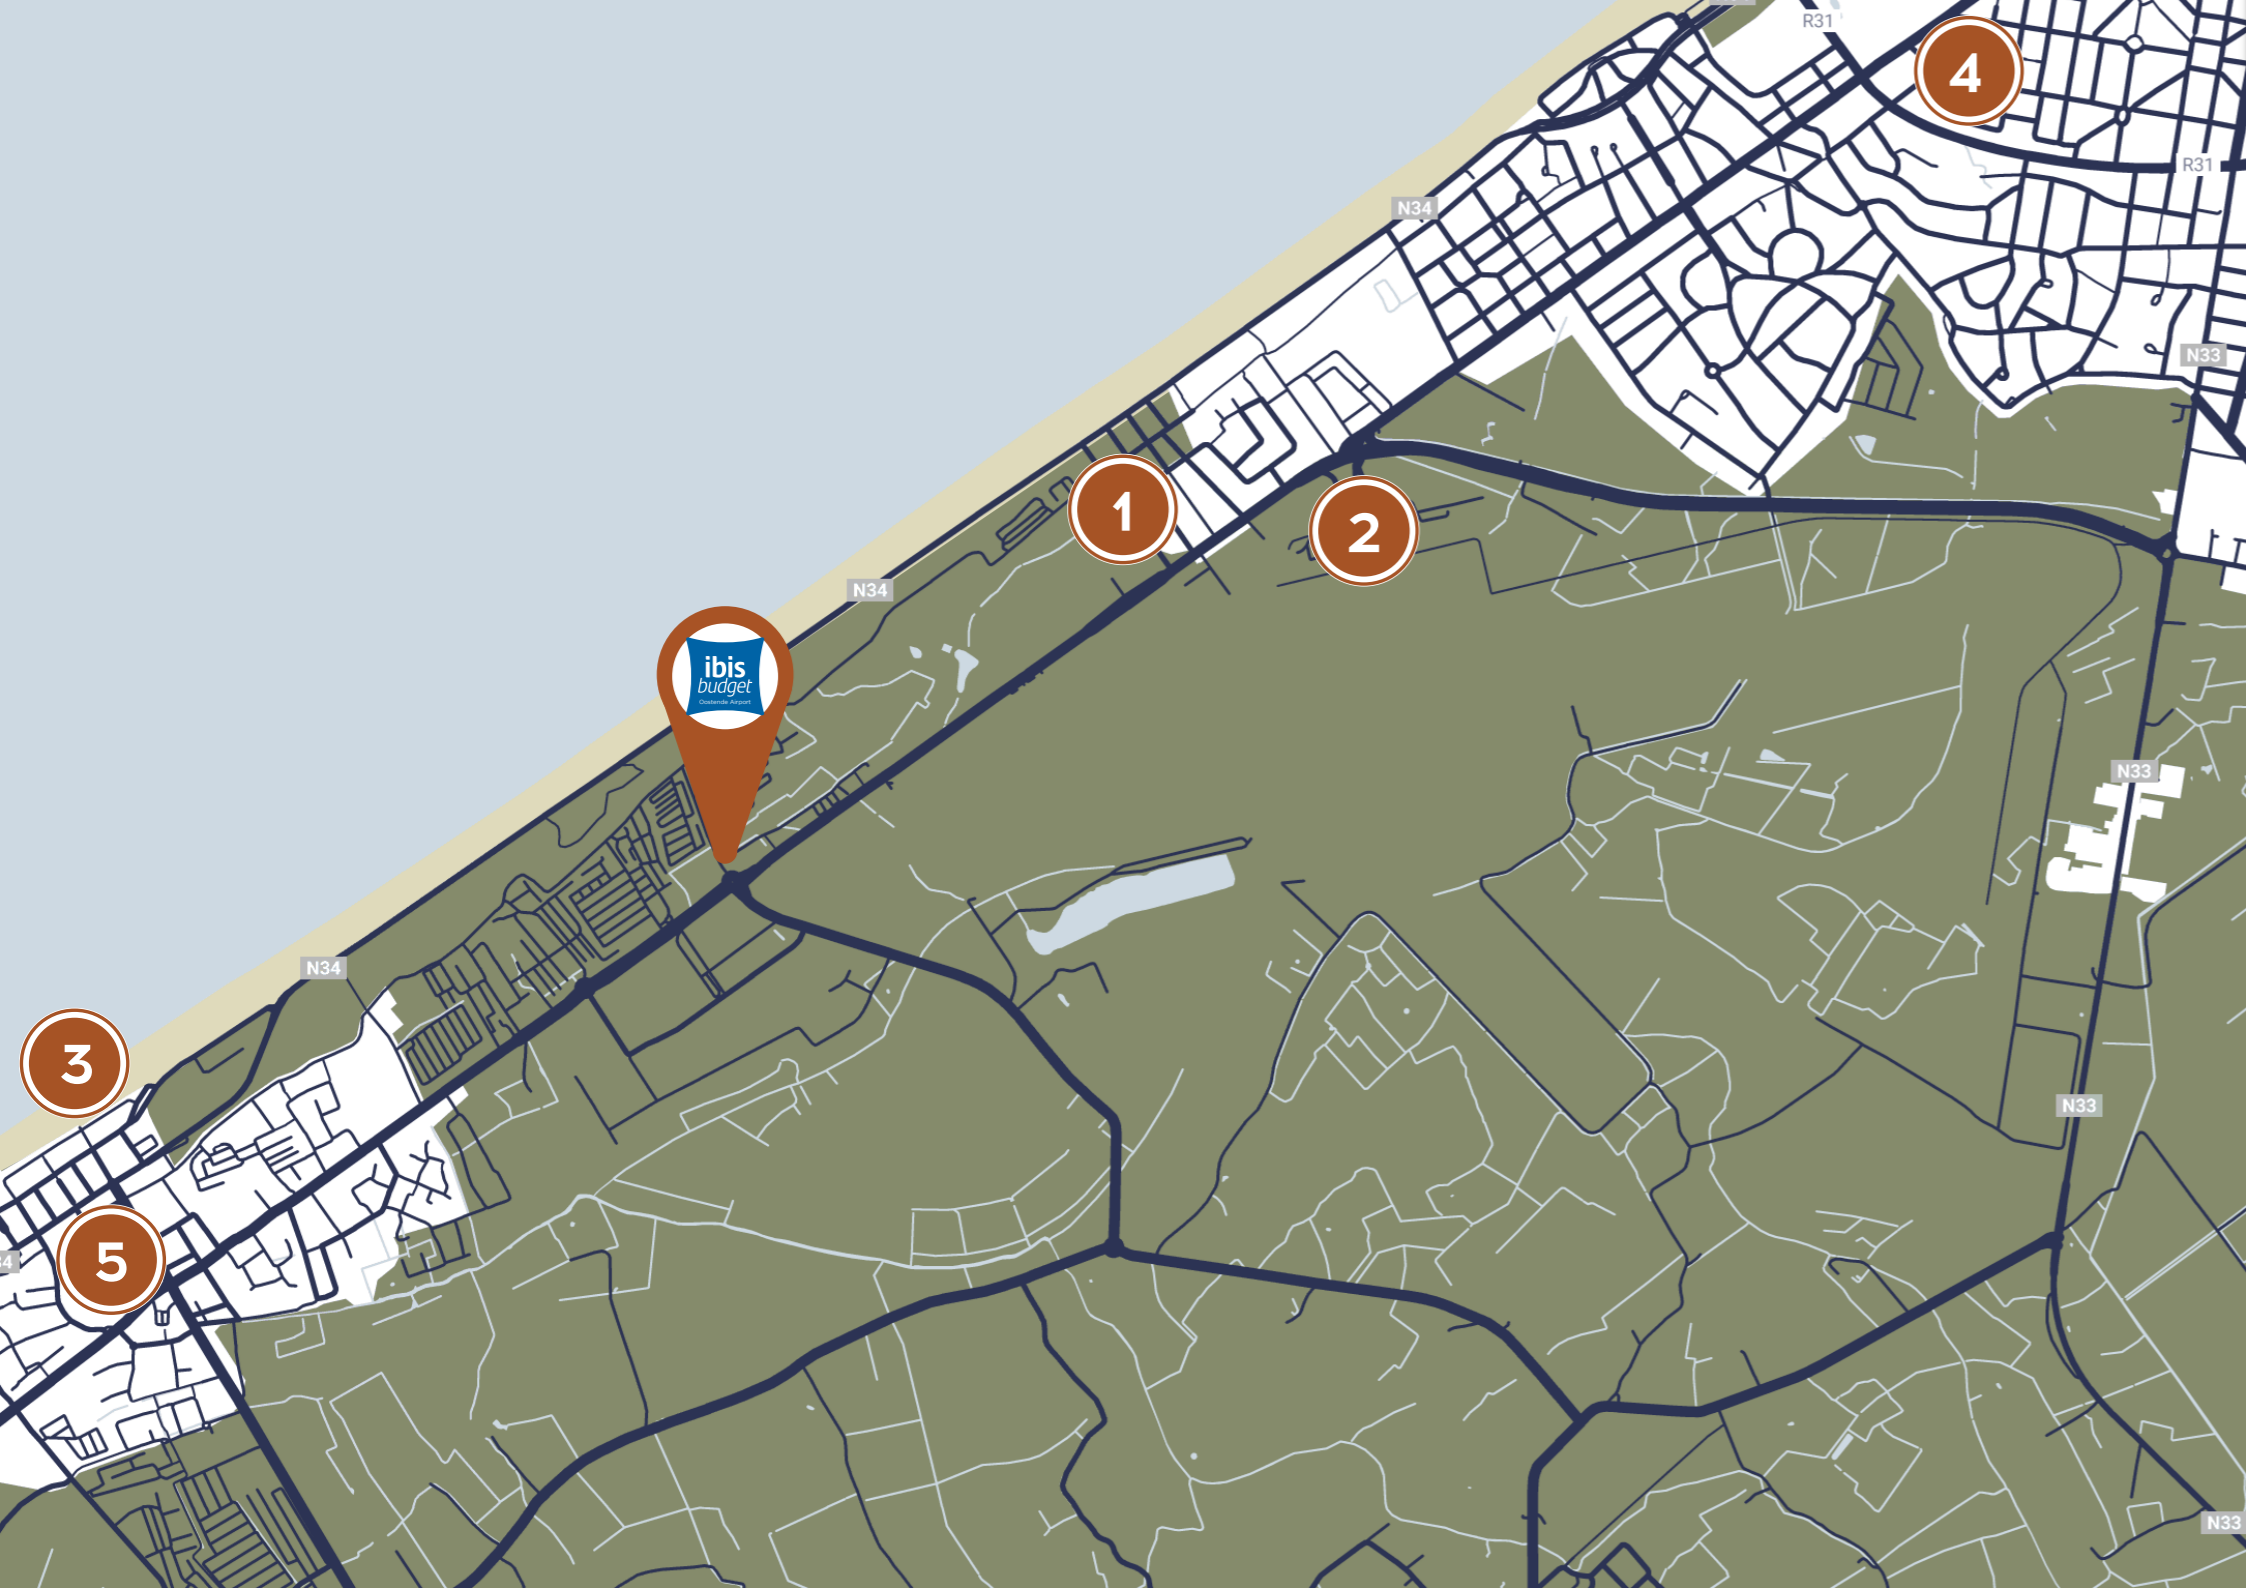

Facilities

- Charming bar with large sun terrace
- 2 boardrooms for up to a max. of 6 people

Accessibility

- 9 km from the E40 motorway towards Brussels
- 5 km from the centre of Ostend
- 100 m from the nearest tram station
- A 25-minute drive to Bruges
- Middelkerke 2 km away
- The Ostend-Bruges International Airport is a 5-minute drive away

Calais
70 min

Ibis Budget
Oostende Airport

Ostend-Bruges
International Airport
5 min

Bruges
35 min

Ghent
50 min

Brussels
90 min

Domain Raversijde

The origin of the Raversyde province domain lies in the early 20th century. King Leopold II was a faithful visitor since he was charmed by the rural Oud-Raversijde and, from 1902 on, purchased several 2 properties.

1

Ostend-Bruges International Airport

The airport is operated by the Flemish Region. TUI fly is the largest operator at the airport.

2

Dogbeach

What is better than walking along the beach with your faithful four-legged friend? On the dog beach in Middelkerke, your faithful friend can romp around to his heart's desire.